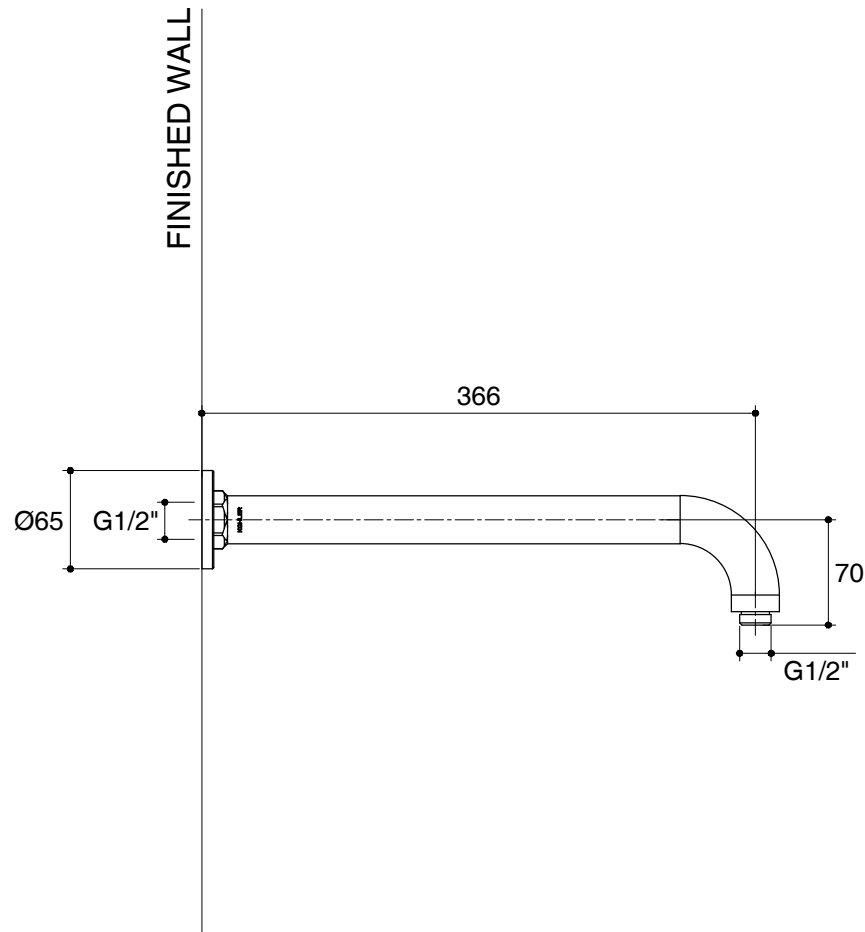

Dimensions are approximate.

Unit: mm

SKU	K-15396X
Name	-
Description	WALL-MOUNT SHOWER ARM

*The recommended dimension for installation can be adjusted according to user preferences and layout.

KOHLER